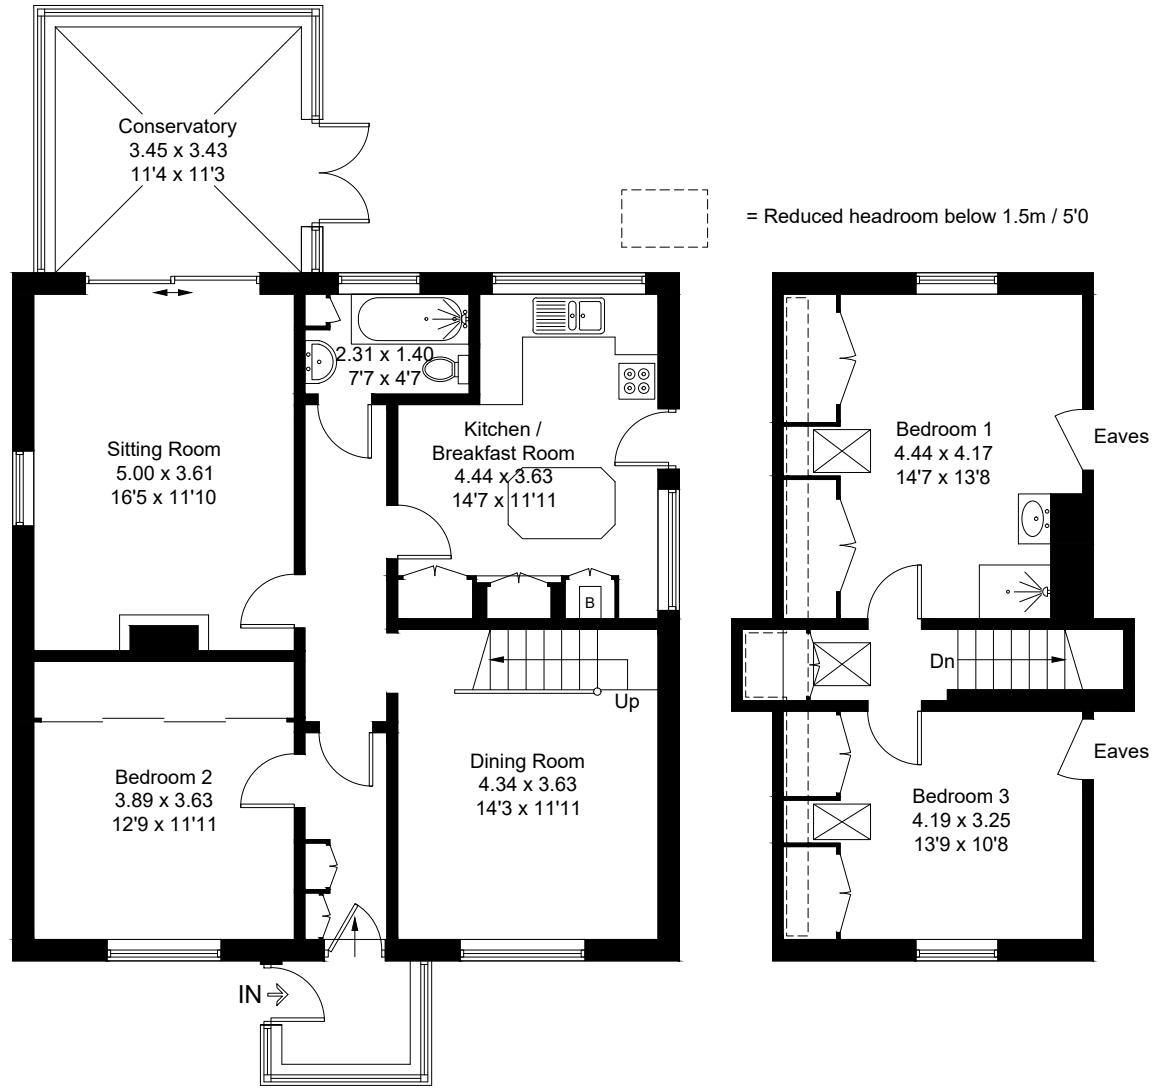

Approximate Gross Internal Area = 134.8 sq m / 1451 sq ft

Ground Floor

First Floor

Created by **BAY TREE ESTATES - Telephone 01243 850451.**

These plans are for representation purposes only as defined by RICS - Code of Measuring Practice. Not to scale.(ID1292200)